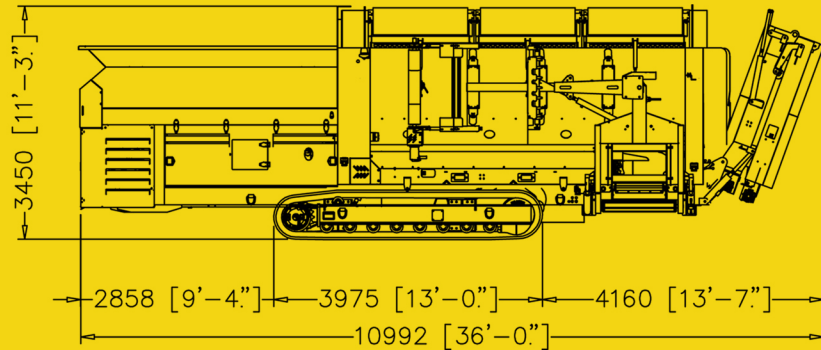

To minimise downtime the TD620 has been specifically designed for ease of maintenance and service. The TD620 trommel screen is available on wheels or crawler tracks.

FEATURES & BENEFITS

- TIER 3B/4I - JCB ECOMAX 93KW
- QUICK SETUP TIME - (WITHIN 20 MINUTES FROM ARRIVAL ON SITE)
- SCREENING DRUM 5.41M LONG X 2.0M DIAMETER
- FORWARD AND REVERSE 4 WHEEL DRIVE DRUM SYSTEM
- VARIABLE SPEED ON SCREENING DRUM AND ALL CONVEYORS
- QUICK DRUM CHANGE [HYDRAULIC DRUM LIFT OUT]
- ADJUSTABLE DRUM SCREENING ANGLE 0° TO 6°
- DRUM LOAD SENSING SYSTEM

OPTIONS

- DUAL POWER - TIER 3A - JCB 448 TCA-E - 110KVA G-DRIVE
- REMOTE TIPPING GRID
- HOPPER EXTENSIONS
- FLEXIBLE DRUM CONFIGURATIONS : SOLID PLATE / WOVEN WIRE MESH
- WHEEL CHASSIS

WEIGHT

42,990 LBS / 19,500 KG / 21.49 US. TON

ANACONDA®

CRUSH | SCREEN | STACK

TD620 TRACKED TROMMEL

TRANSPORT

WORKING

THE TD 620 TROMMEL IS LARGEST TROMMEL SCREEN TO BE INTRODUCED BY ANACONDA ONTO THE MARKET. THE SELF CLEANING DRUM WILL KEEP YOU SCREENING EVEN IN THE MOST TESTING CONDITIONS.