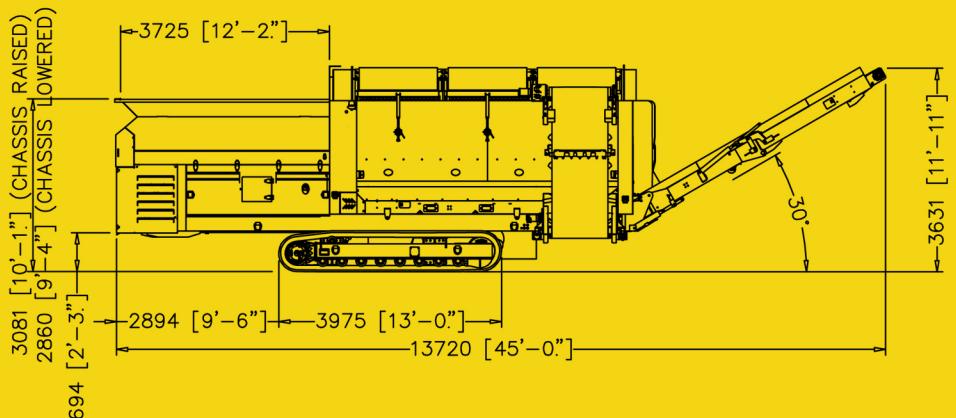

OPTIONS

- DUAL POWER - TIER 3A - JCB 448 TCA-E - 110KVA G-DRIVE
- REMOTE TIPPING GRID
- HOPPER EXTENSIONS
- FLEXIBLE DRUM CONFIGURATIONS : SOLID PLATE / WOVEN WIRE MESH
- WHEEL CHASSIS

WEIGHT

42,990 LBS / 19,500 KG / 21.49 US. TON

ANACONDA®

CRUSH | SCREEN | STACK

TD620 TRACKED TROMMEL

TRANSPORT

WORKING

THE TD 620 TROMMEL IS LARGEST TROMMEL SCREEN TO BE INTRODUCED BY ANACONDA ONTO THE MARKET. THE SELF CLEANING DRUM WILL KEEP YOU SCREENING EVEN IN THE MOST TESTING CONDITIONS.