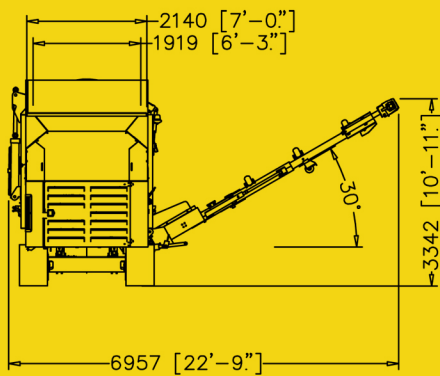

TRANSPORT

WORKING