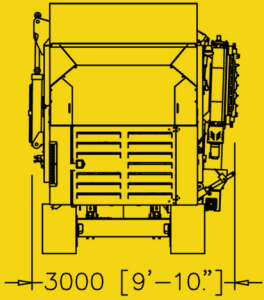

ANACONDA®

CRUSH | SCREEN | STACK

TD620 TRACKED TROMMEL